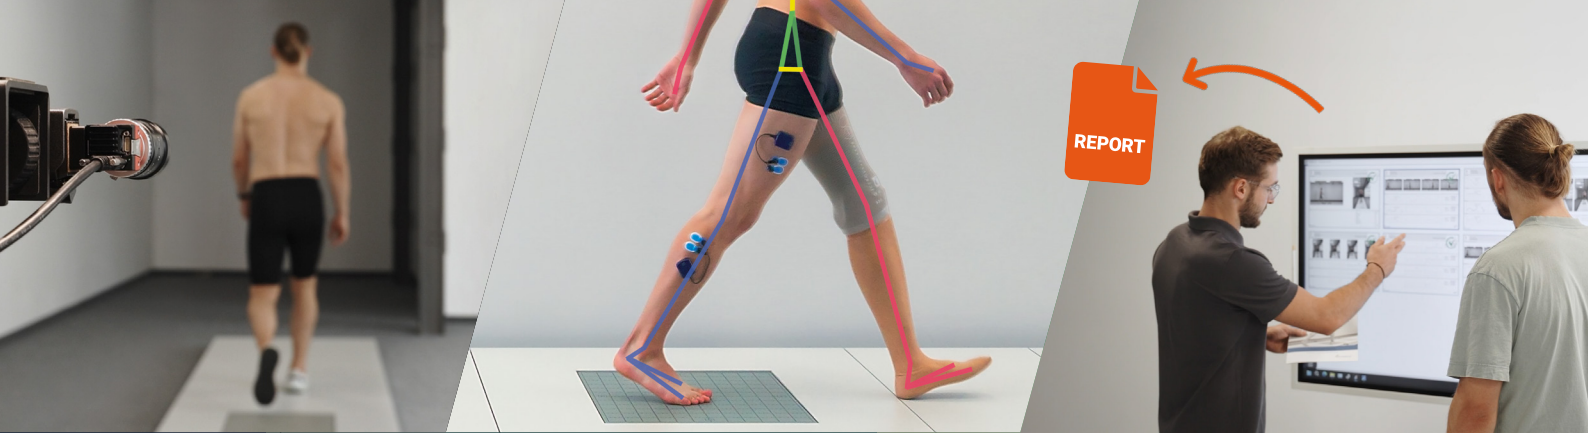

Record — AI-Powered Processing — Unlock Insights — Auto-Report

See and Measure Every Step

- + Make the human gait cycle **visible and measurable**
- + **Identify and monitor** gait deviations
- + **Perfecting orthopedic devices** provision with data
- + **Safely store** and **compare** data sets over time

Use Smart and High-End Tech

- + **Automatic joint angle detection** powered by AI
- + **Speed up detection** of gait deviations
- + **Automated** data processing
- + **Easy-to-use**, smart and intuitive user interface

Experience **CONTEMPLAS**
Gait Analysis in action.

Improve with Insights

- + **Sharpen your instincts** with insights
- + **Easily document** and **visualize** therapy progress
- + Using **accurate** and **evidence-based data**
- + Enjoy and share **automated** data reporting

Expand with Tech Add-ons

Pressure
Distribution

Force
Measurement

EMG

OptoGait

Technology Partner Integration

Our software supports integration of external measurement technologies such as Zebris, Delsys, Medilogic, AMTI, Kistler, Bertec, Cometa and more.