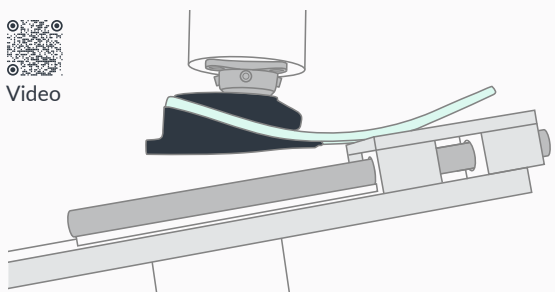

STEPTICS VISION SERIES

Double test cycles for double reliability

Our vision series is not only tested in accordance with ISO 10328—instead of the prescribed two million load cycles, we test four million. This guarantees that the prosthetic feet reliably deliver their dynamic performance even under long-term continuous loads.

Video