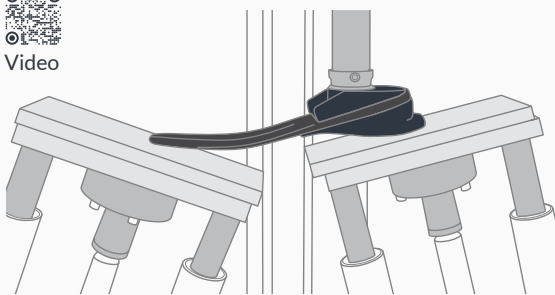

STEPTICS SPORTS

Tested under real conditions based on ISO 22675

Running is more than just walking—that's why we test our running blades in accordance with ISO 22675. This standard simulates dynamic loads during running far more realistically than the industry standard ISO 10328, which was developed for everyday feet. This is how we ensure that Steptics sports is not only convincing in theory, but also under real conditions.

Video